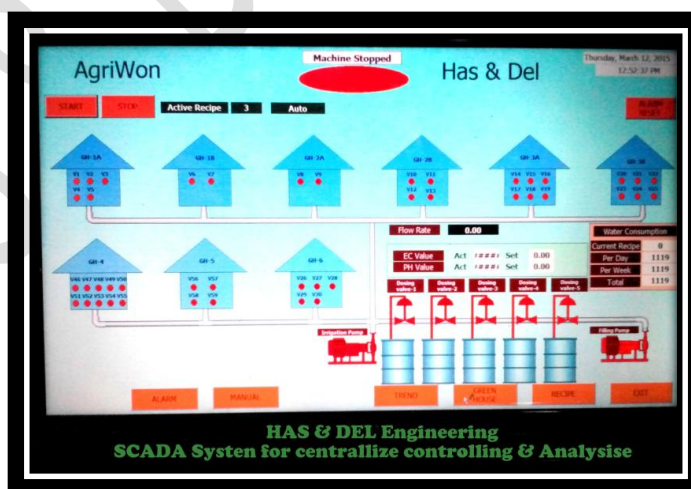

Salient features Of Controller for

Fogging / Fan Pad / Shade Net / Lighting Controller / Roof Top Sprinkler

HAS & DEL also give complete solution for individual controller for fogging, Fan Pad, Shade Net, Lighting, Roof Top Sprinkler etc. The controller has facility to control multiple poly houses with single controller and you can also add controller as per your future requirements. The system is designed to communicate with your existing HAS & DEL fertilizing system and control from the same panel. The system is designed for time as well as sensor control with activation and de-activation facility so activate as per your required and not necessary to go for expensive controller again and again. There is facility to communicate and control separate controllers from single work place or centralize location by adding our SCADA system. Now there is no need to reach every point to check because it facilitates to check and monitor from desktop also.

This is very low power consuming single phase controller with touch screen used latest technology, the controller has facility to add in future as per your requirement which saves money and get precise climate controlling.

Climate Controller Features:-

- Very low power consuming Single phase controller with touch screen.
- Time / Sensor controlling.
- Simultaneous valve operation.
- Daily, weekly and forever schedule which makes run as per your schedule
- Low/high voltage as well as missing phase detection for device safety.
- Centralize operating and monitoring also possible with SCADA system.
- Also possible to smart phone connectivity to control machine from any point of the world.
- Ethernet, optical fiber cable for communication for remote control as optional.
- Easy and economical expansion with minimum down time.
- Weather proof enclosure as optional for outfield.
- Latest technology which gives precise and long term solution.
- User friendly operating design for any one.